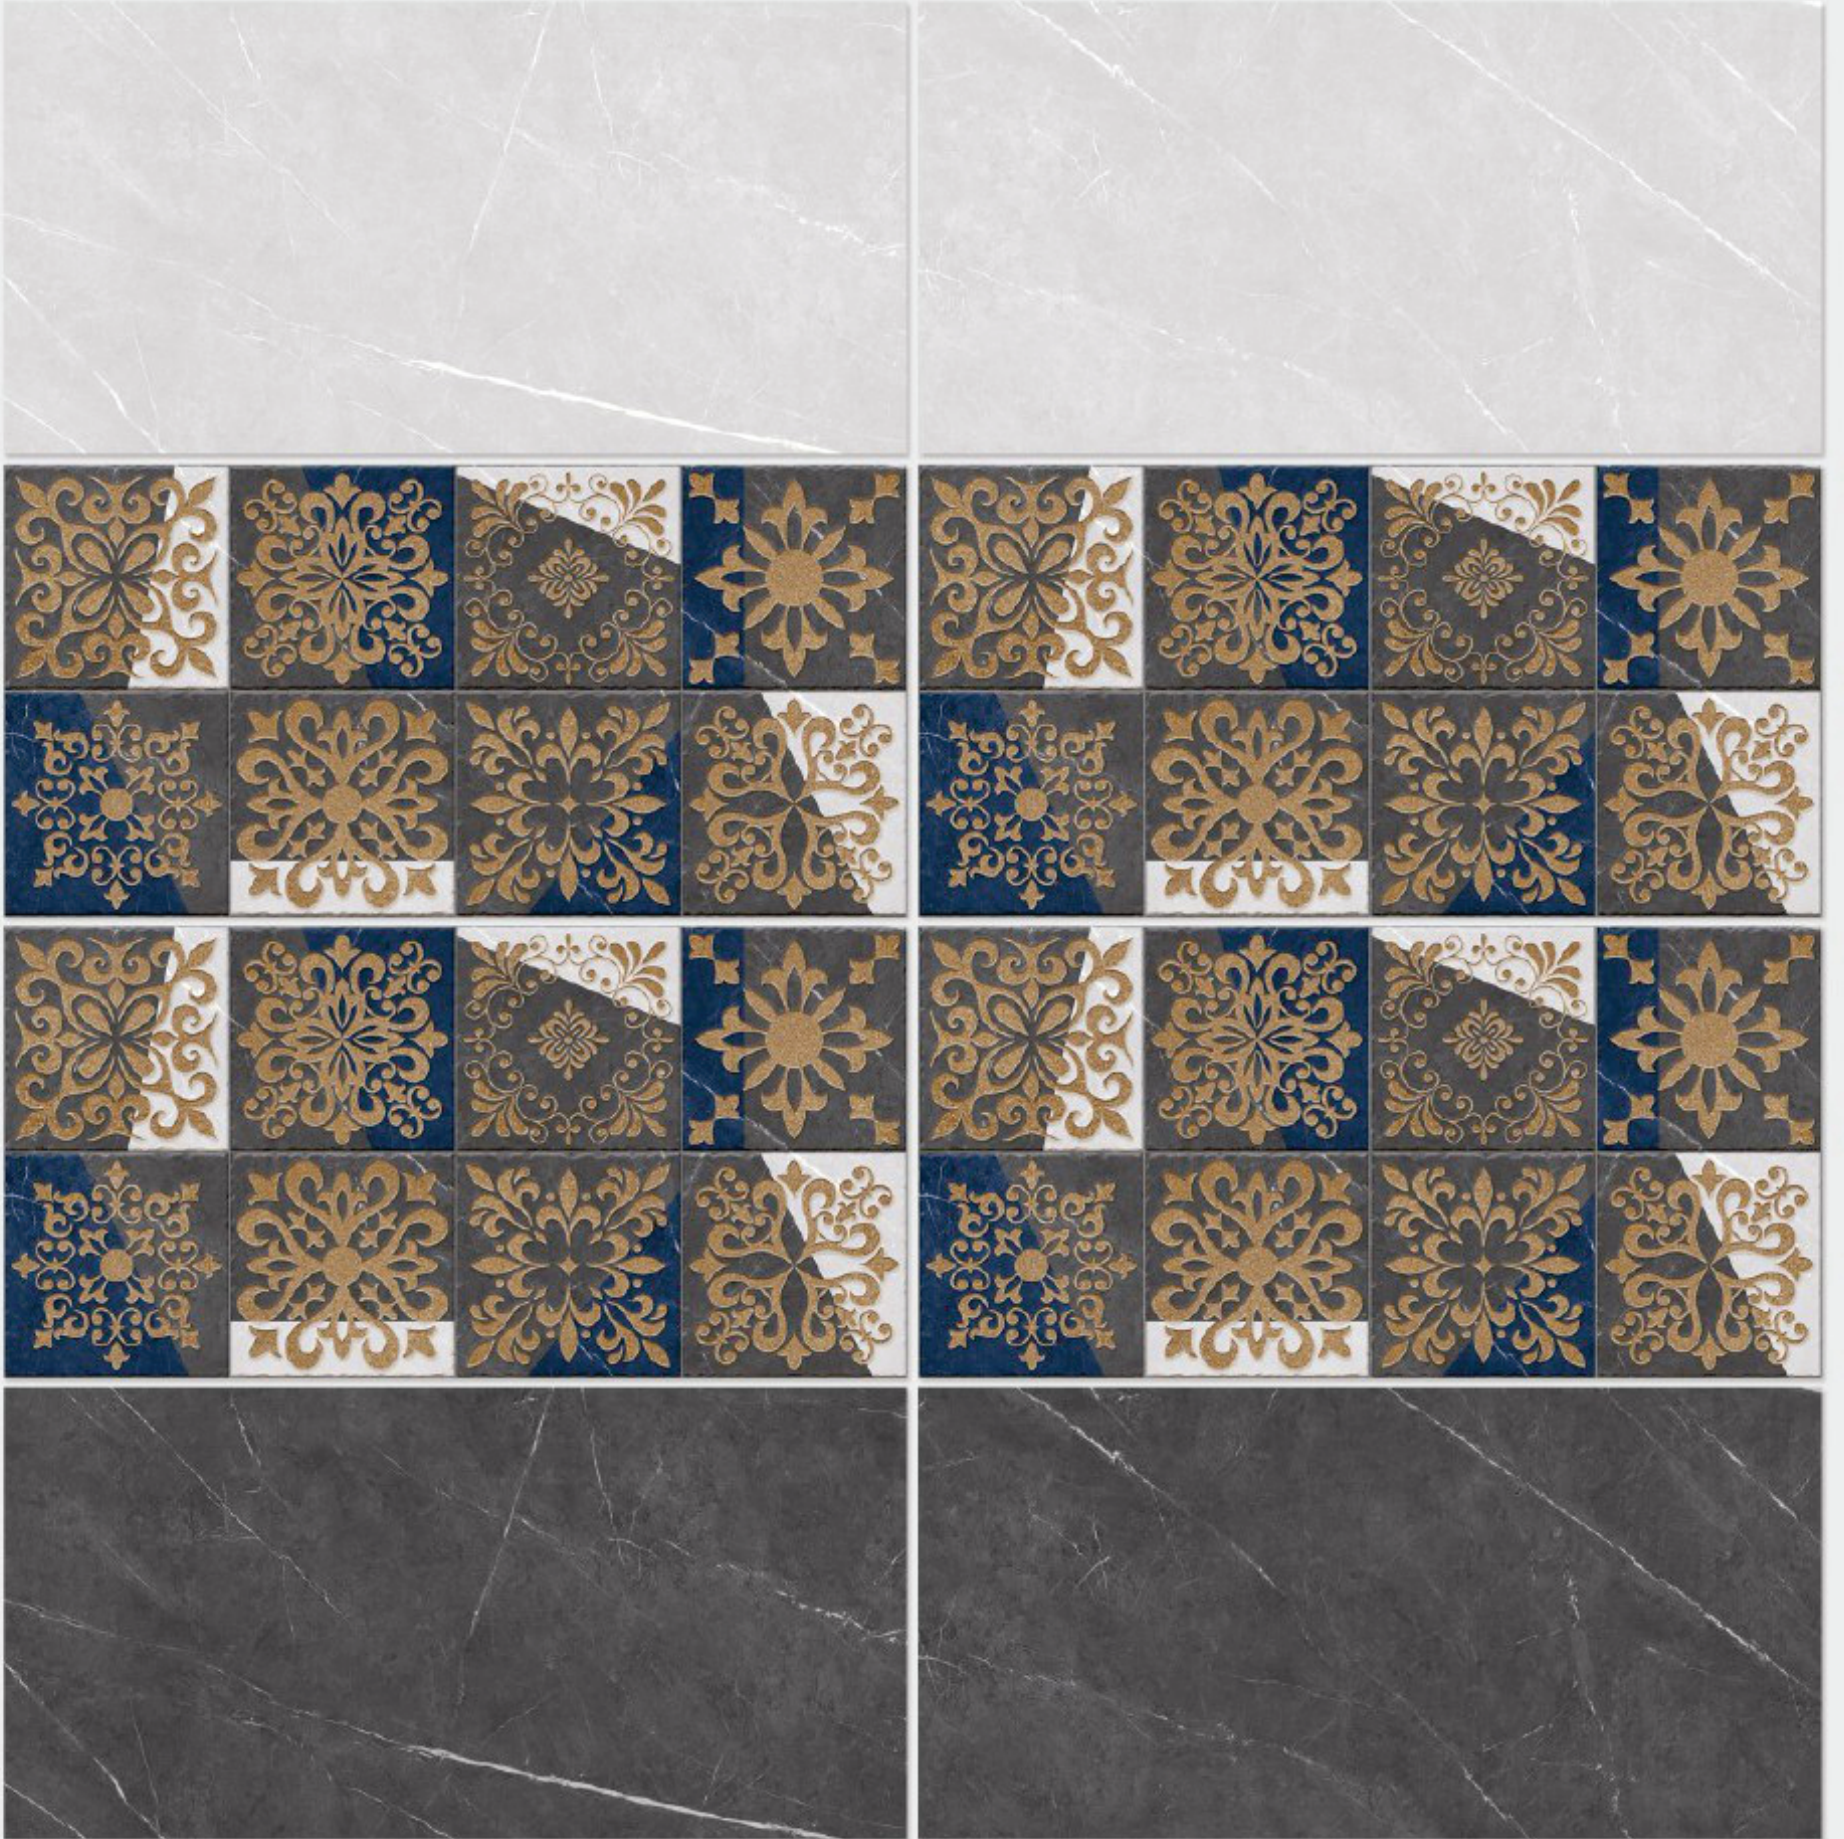

1134 L

1134 HL 1

1134 D

DIGITAL WALL TILES 300x600mm

Tile Shown
1134

resistant to salts | eco sustainable | fire proof | frost proof | random design

Finish: **Glossy**

1135 L