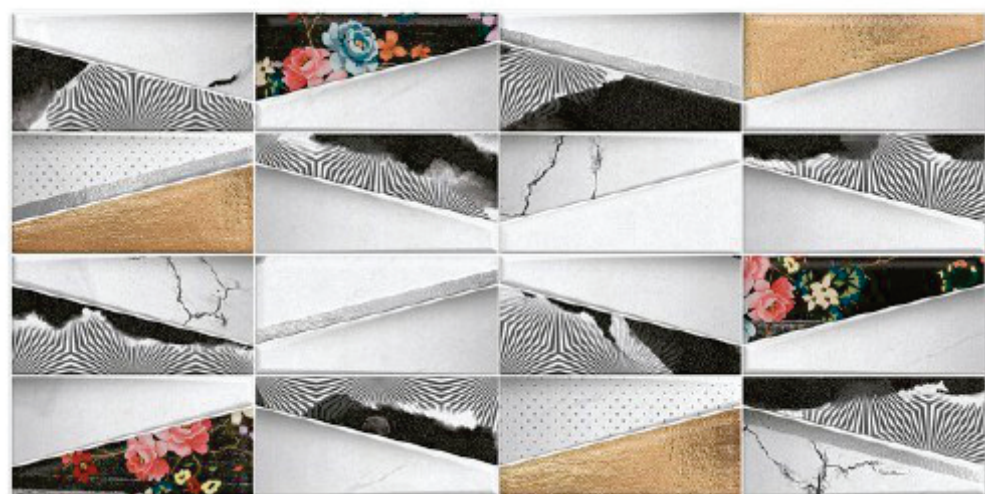

*Make it simple
but significant*

euphoria
CERAMICA

300 x 600 mm

resistant to salts | eco sustainable | fire proof | frost proof | random design

Finish: **Glossy**

1121 L

1121 HL 1

1121 L