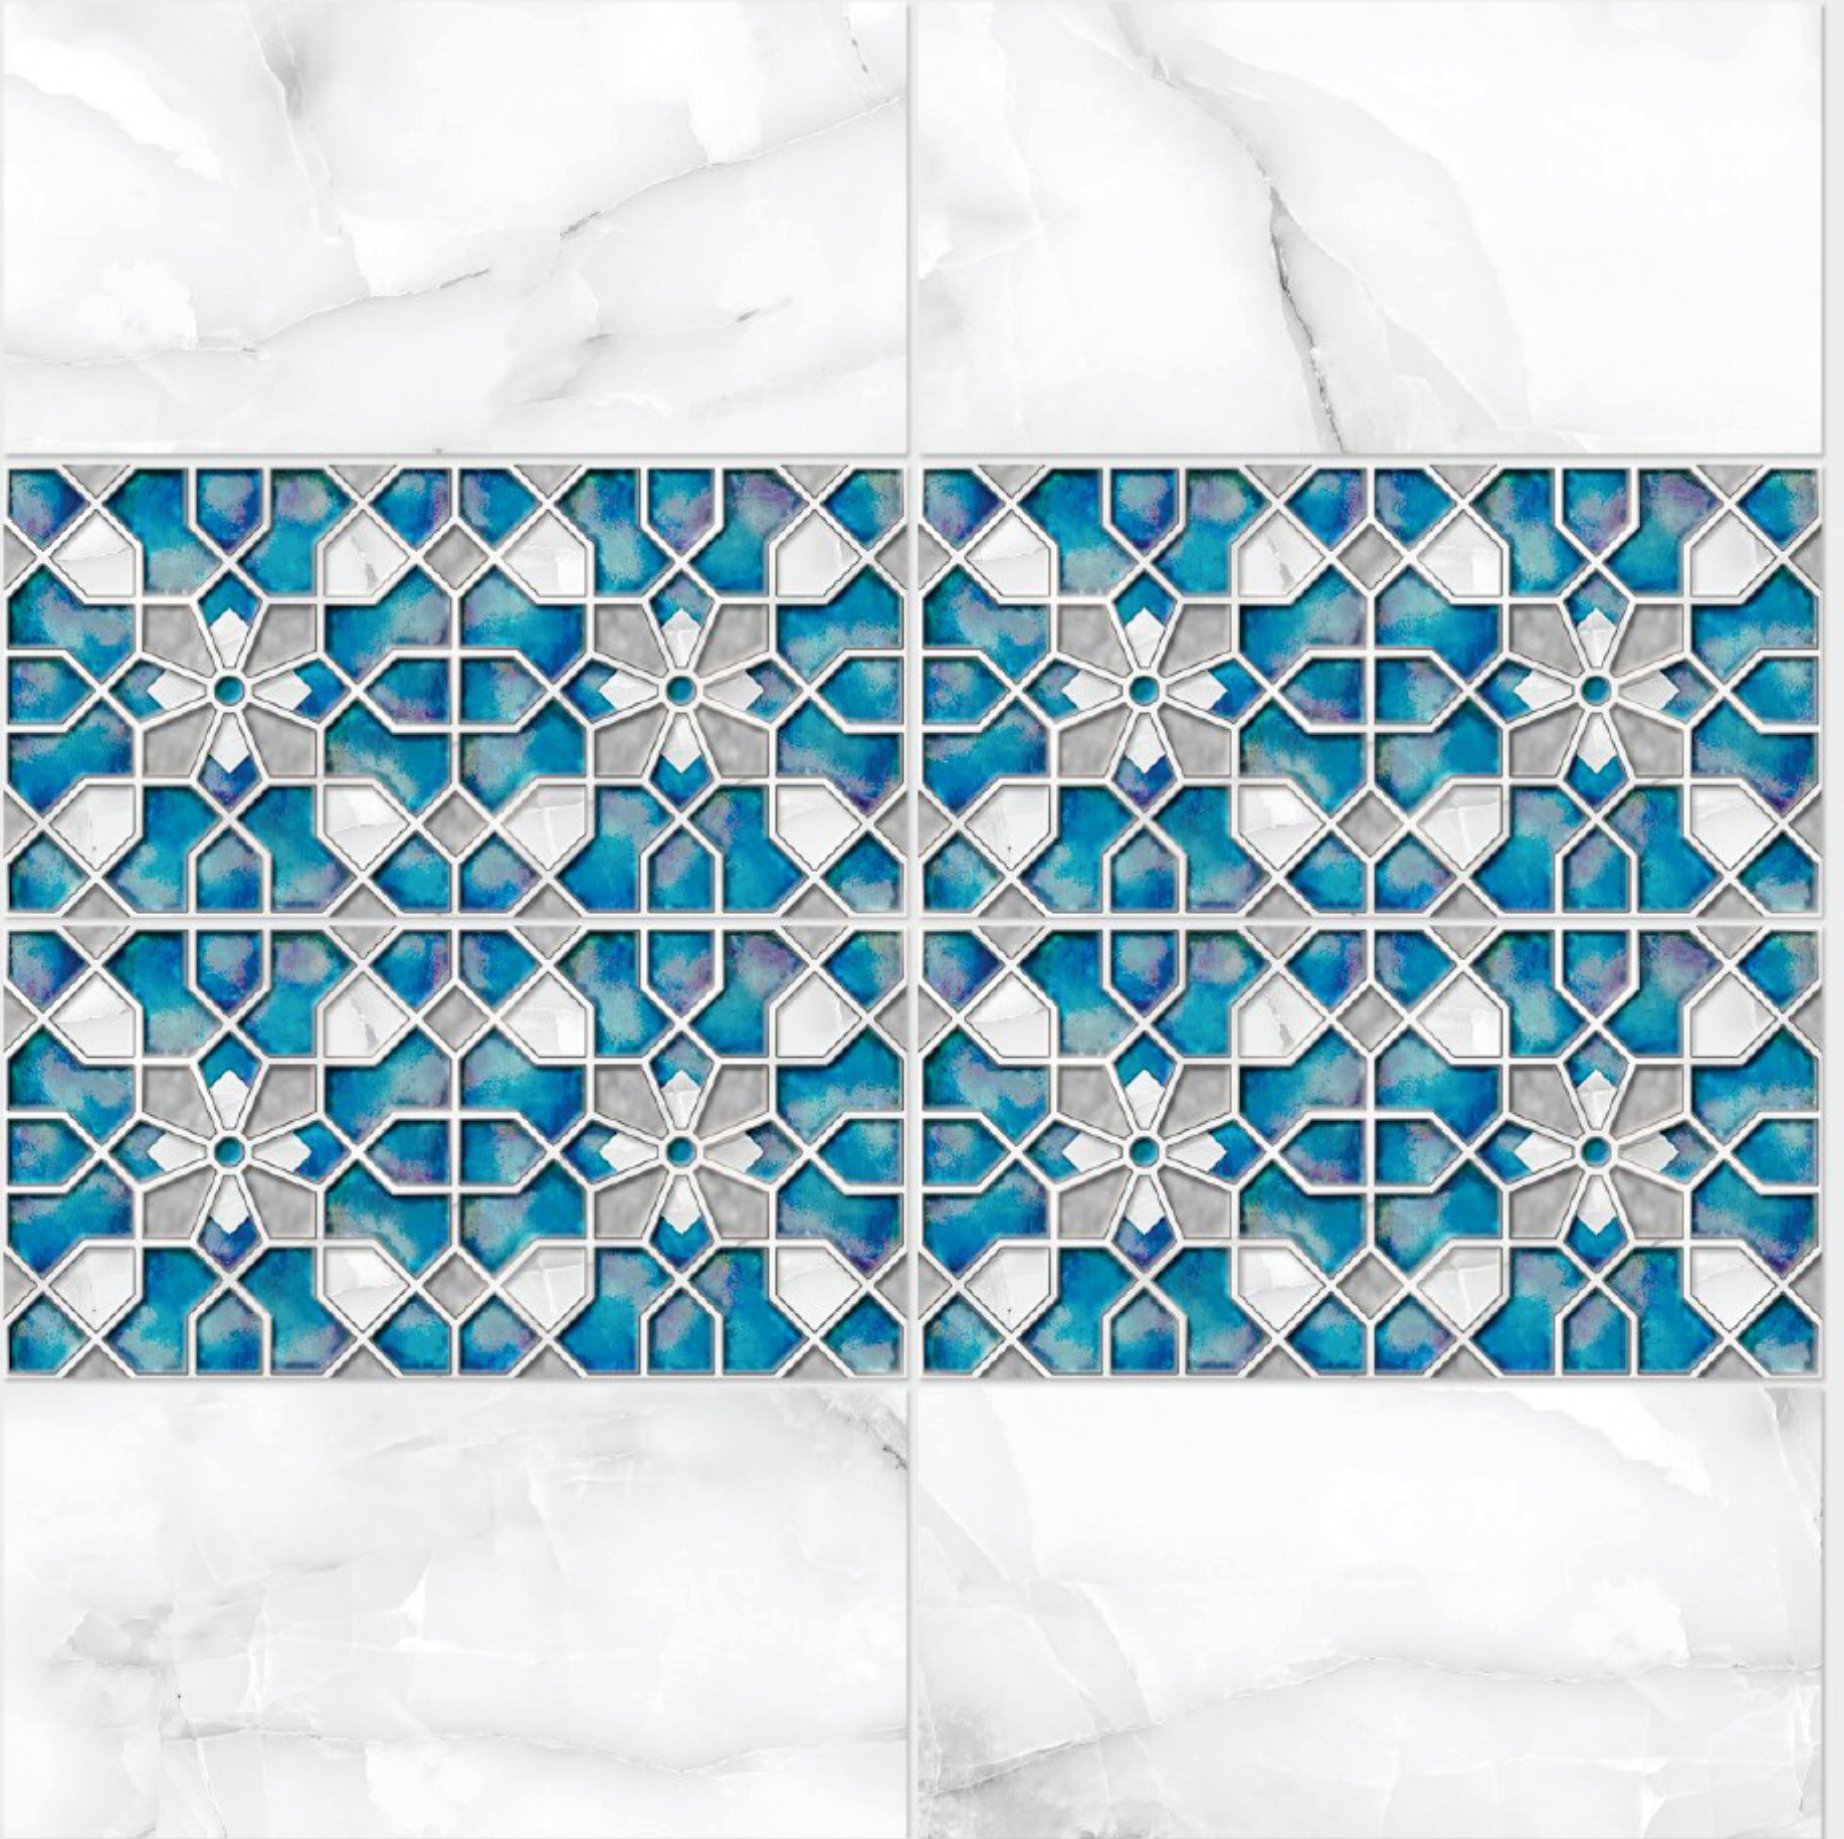

1128 L

Tile Shown
1128