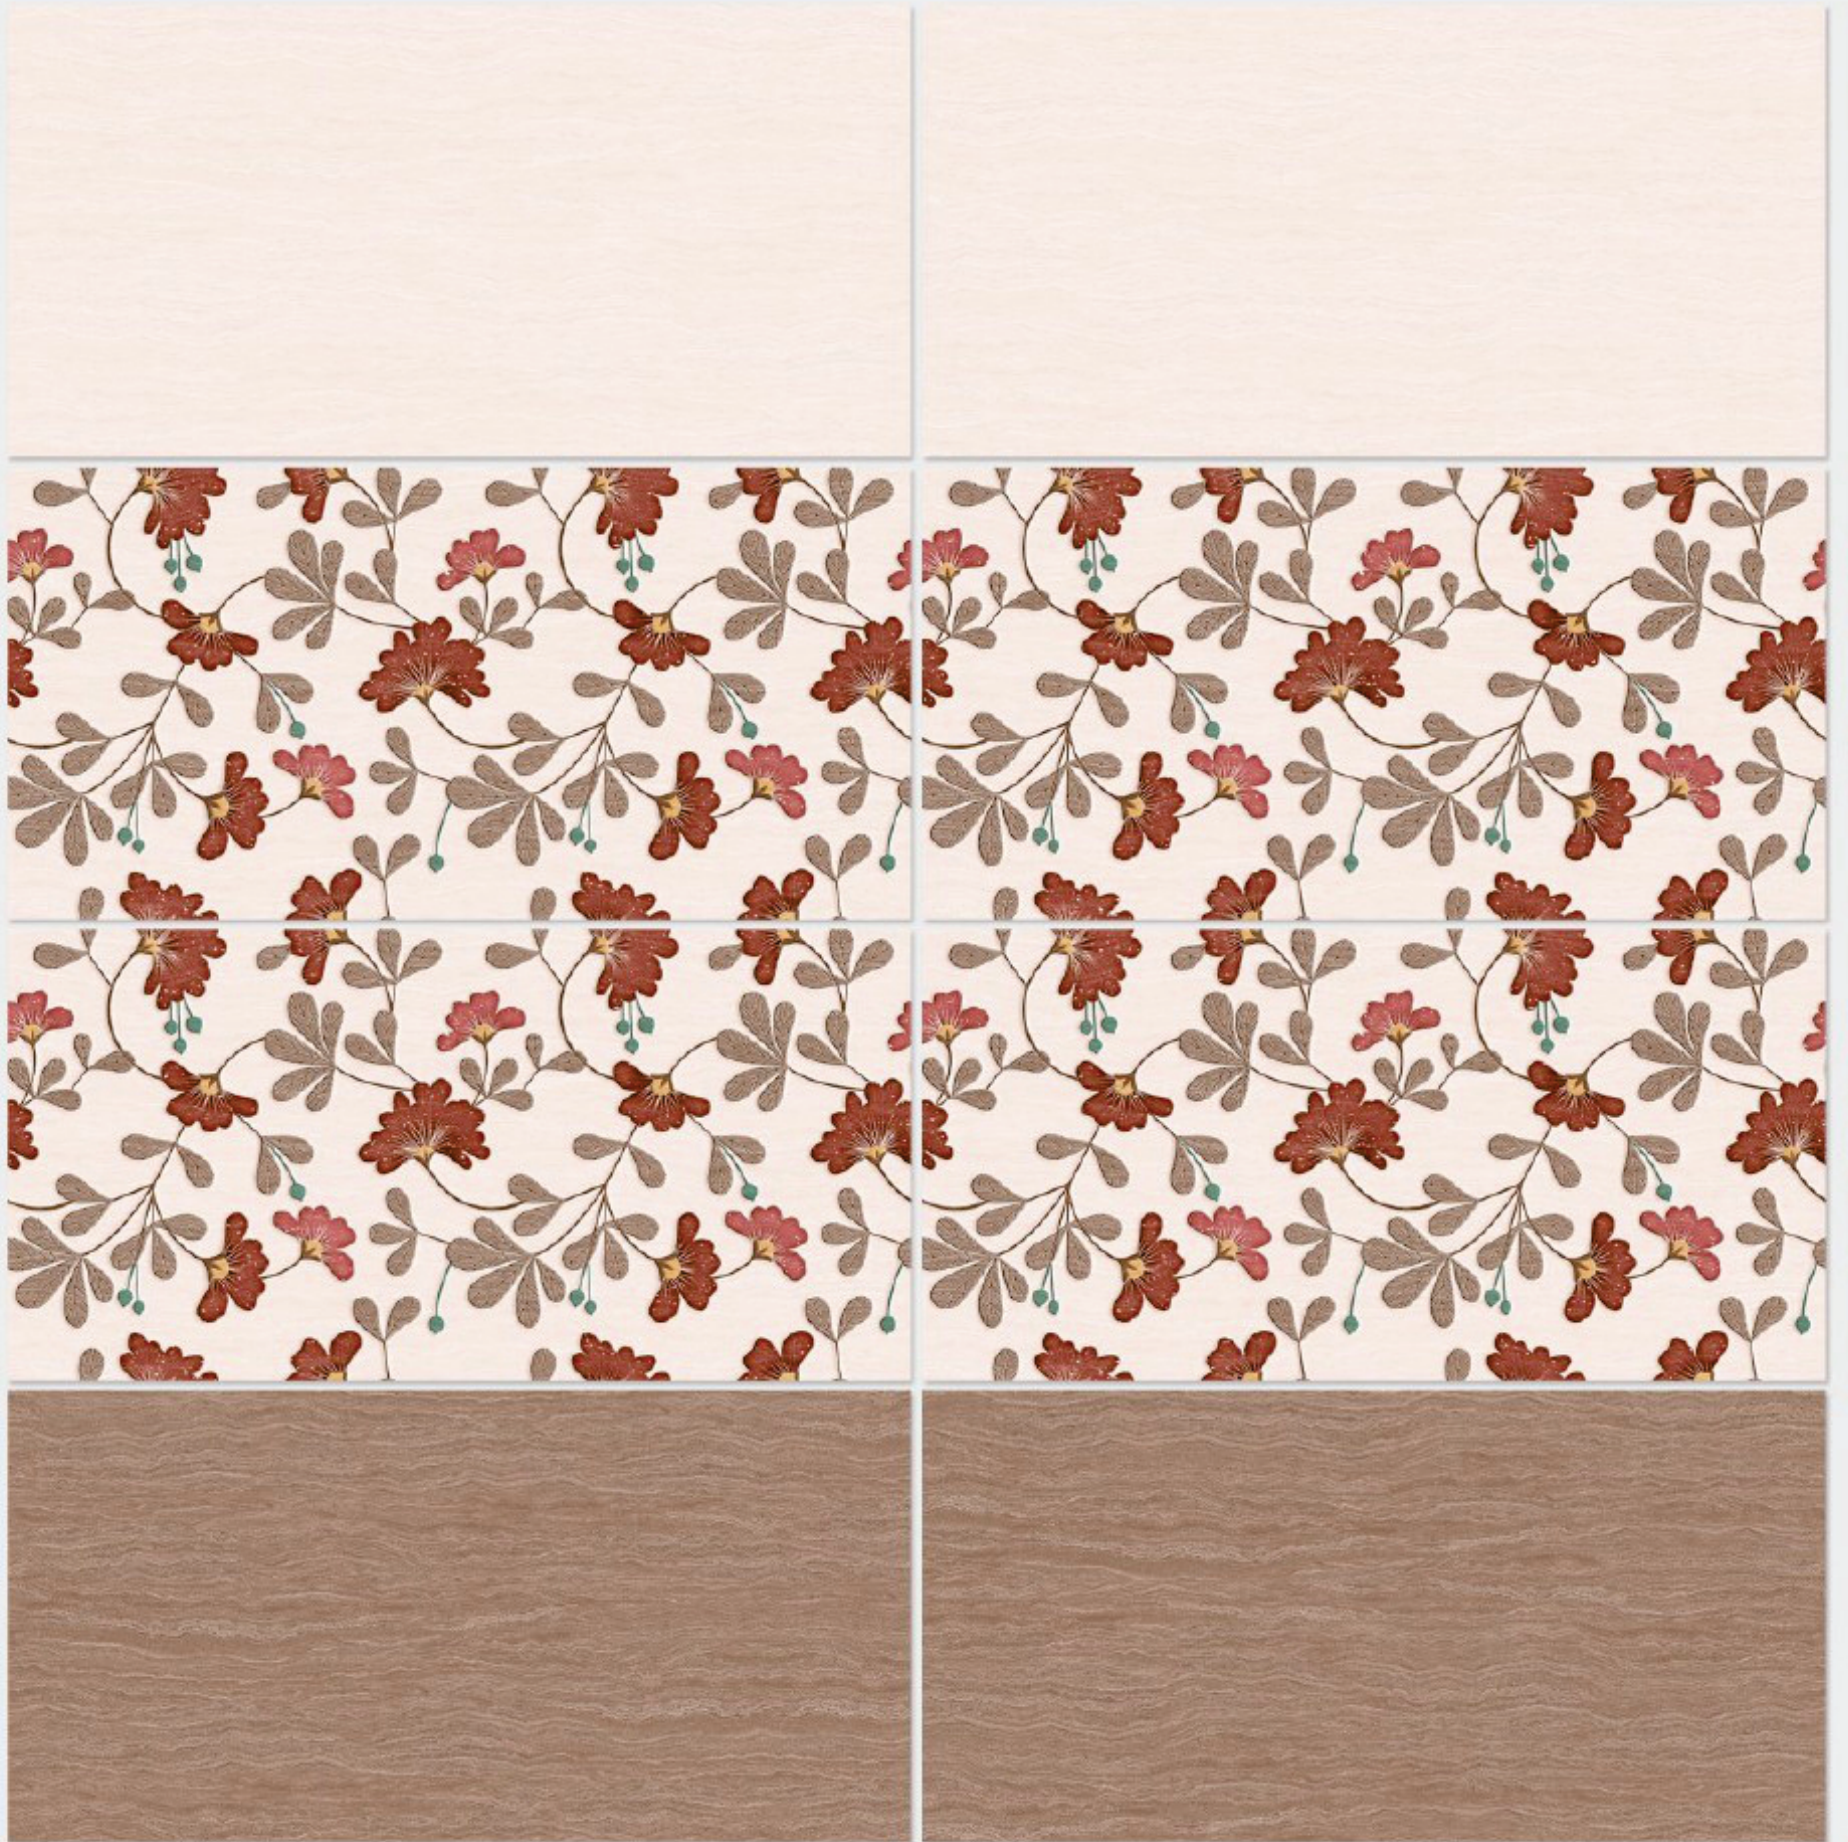

DIGITAL WALL TILES 300x600mm

Tile Shown
1129

resistant to salts | eco sustainable | fire proof | frost proof | random design

Finish: **Glossy**

1130 L

1130 HL 1

1130 D

DIGITAL WALL TILES 300x600mm