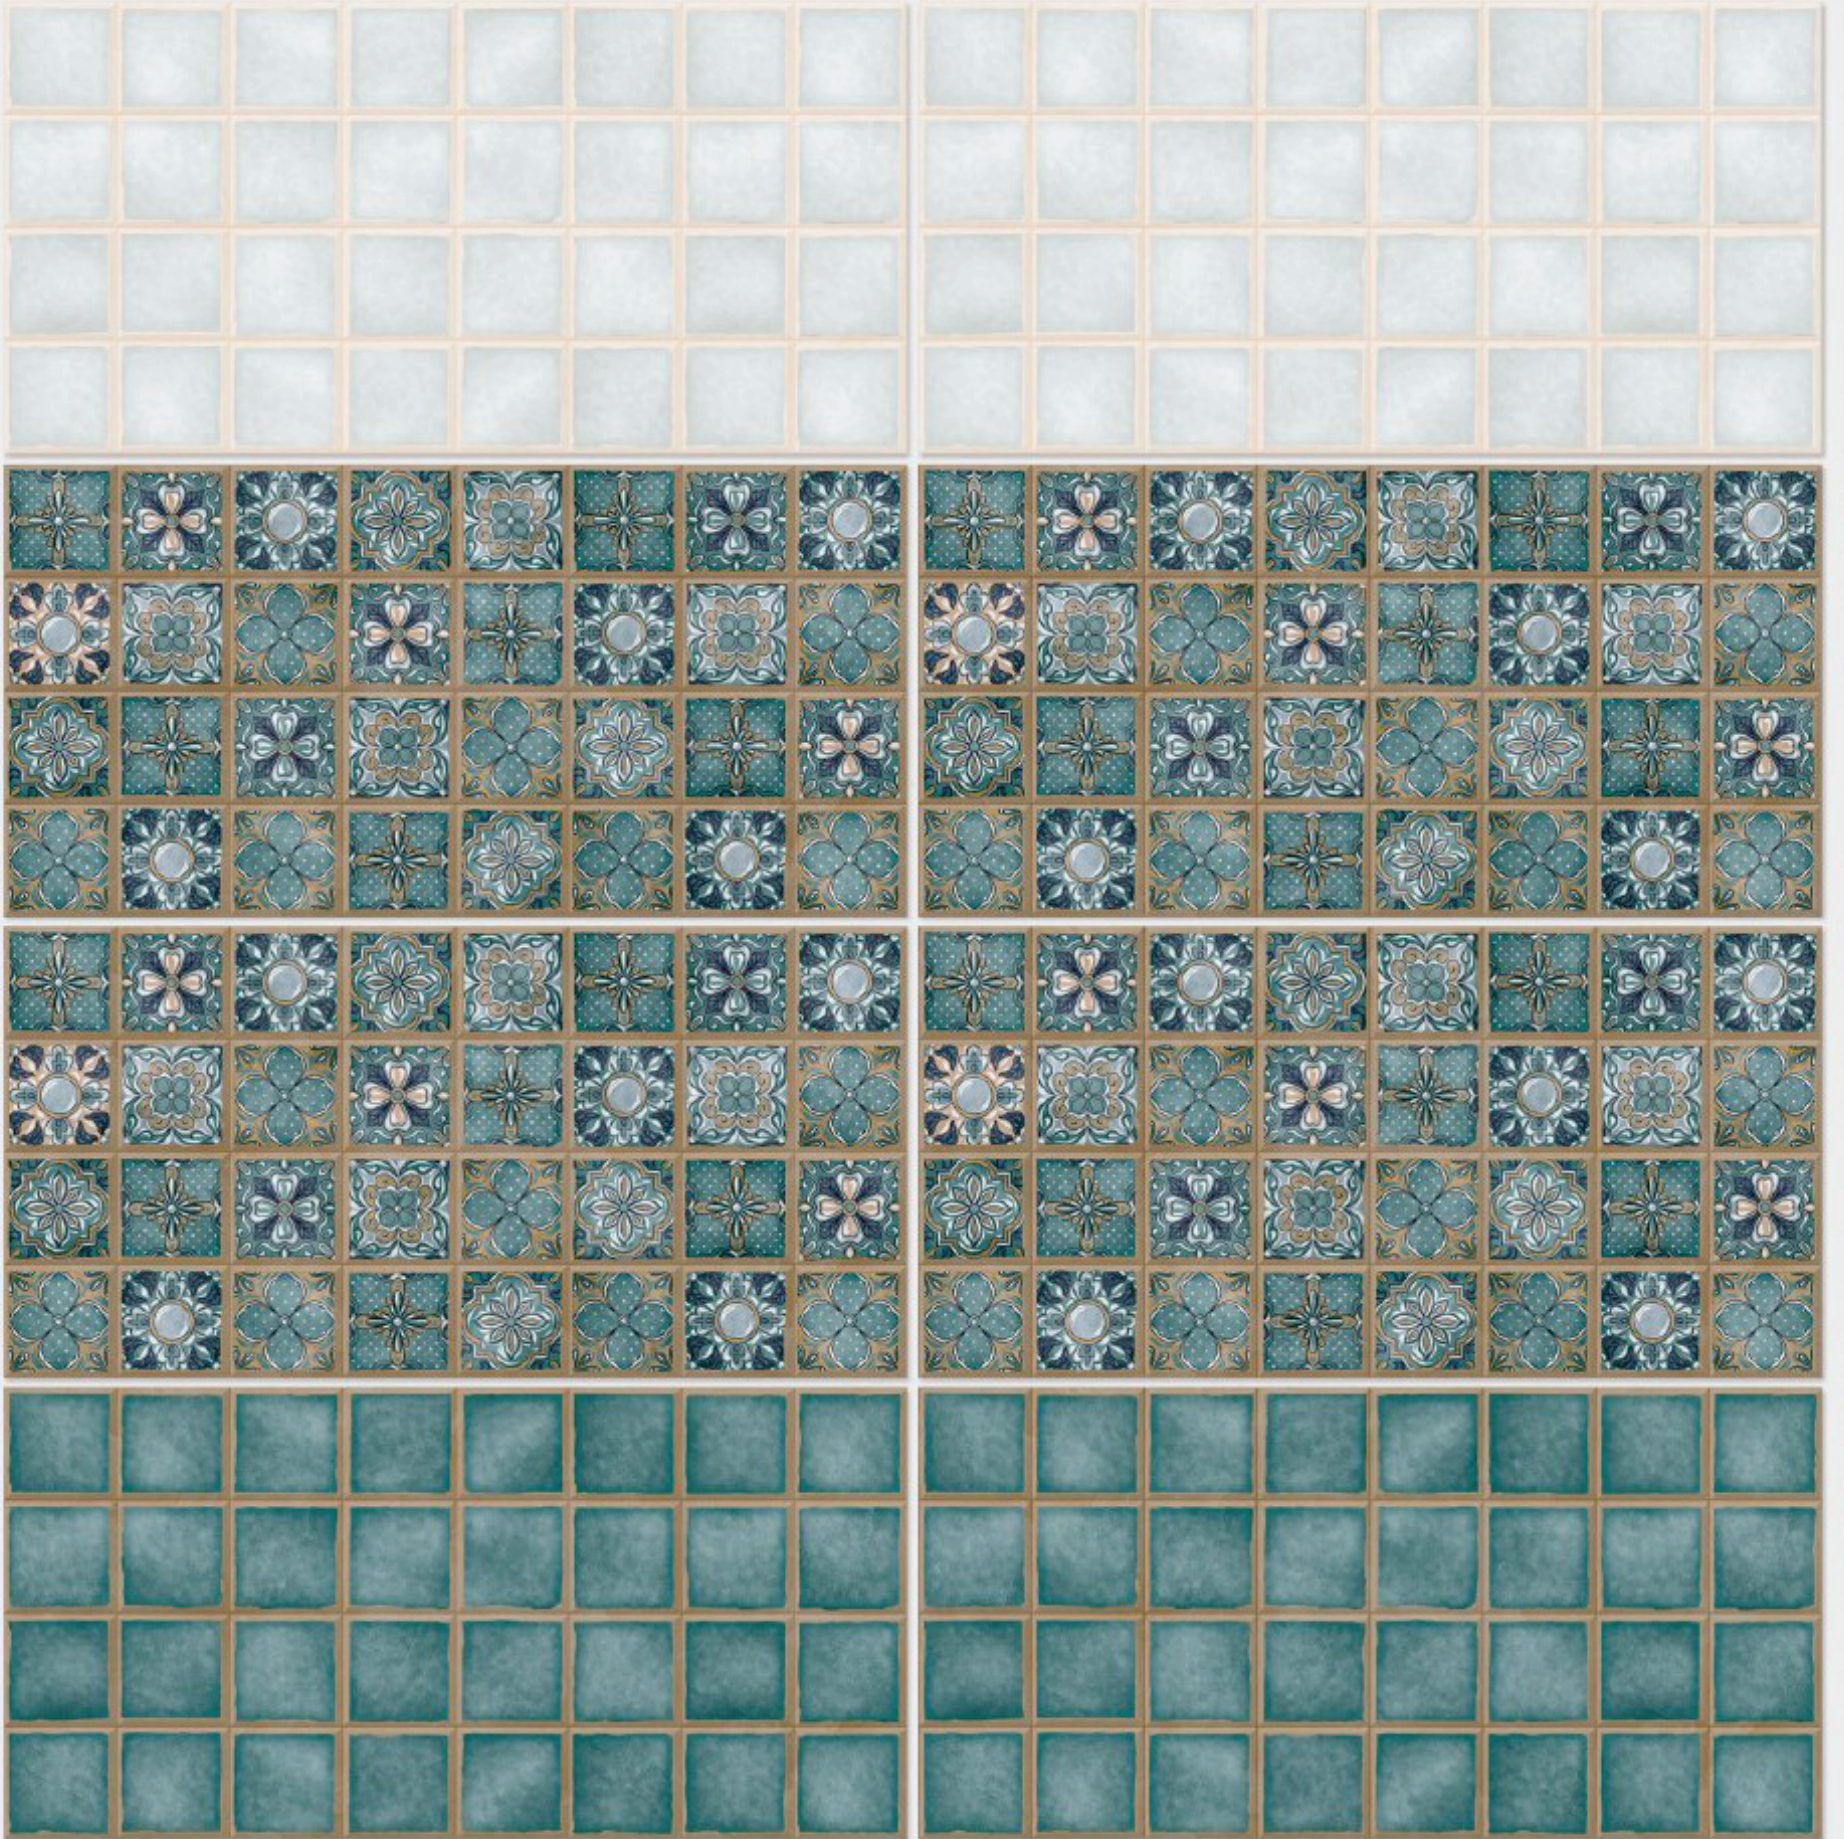

Finish: **Glossy**

1125 L

1125 HL 1

1125 D

DIGITAL WALL TILES 300x600mm

Tile Shown
1125

resistant to salts | eco sustainable | fire proof | frost proof | random design

Finish: **Glossy**