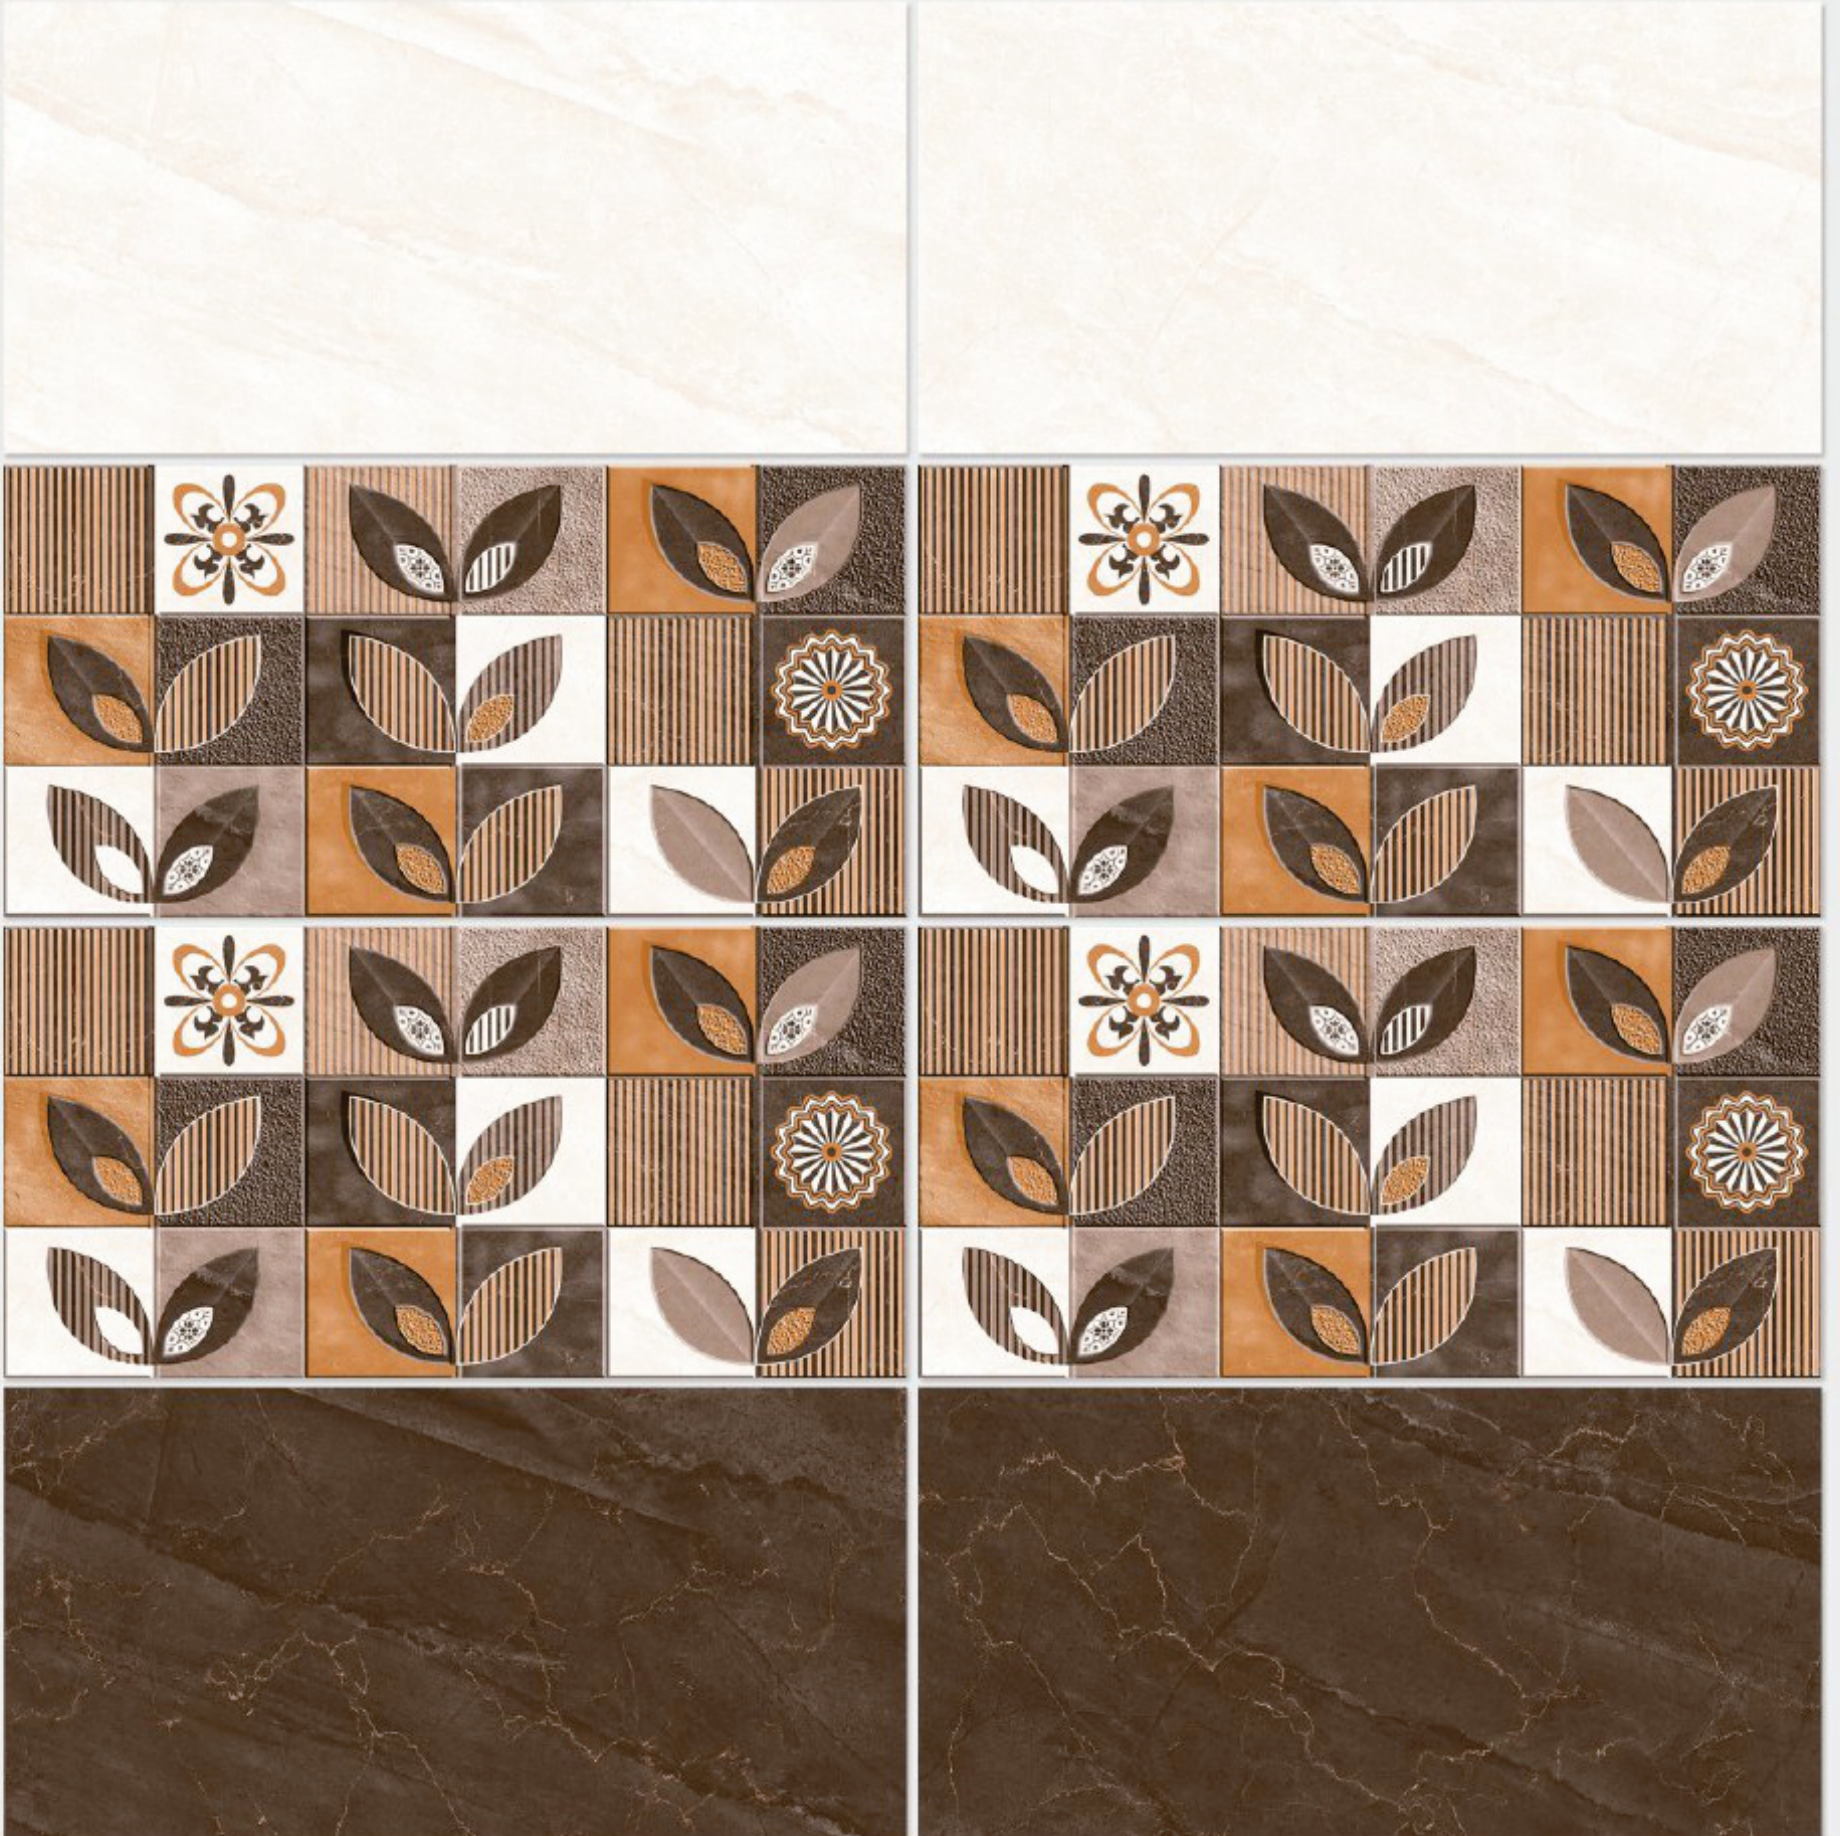

Tile Shown
1127