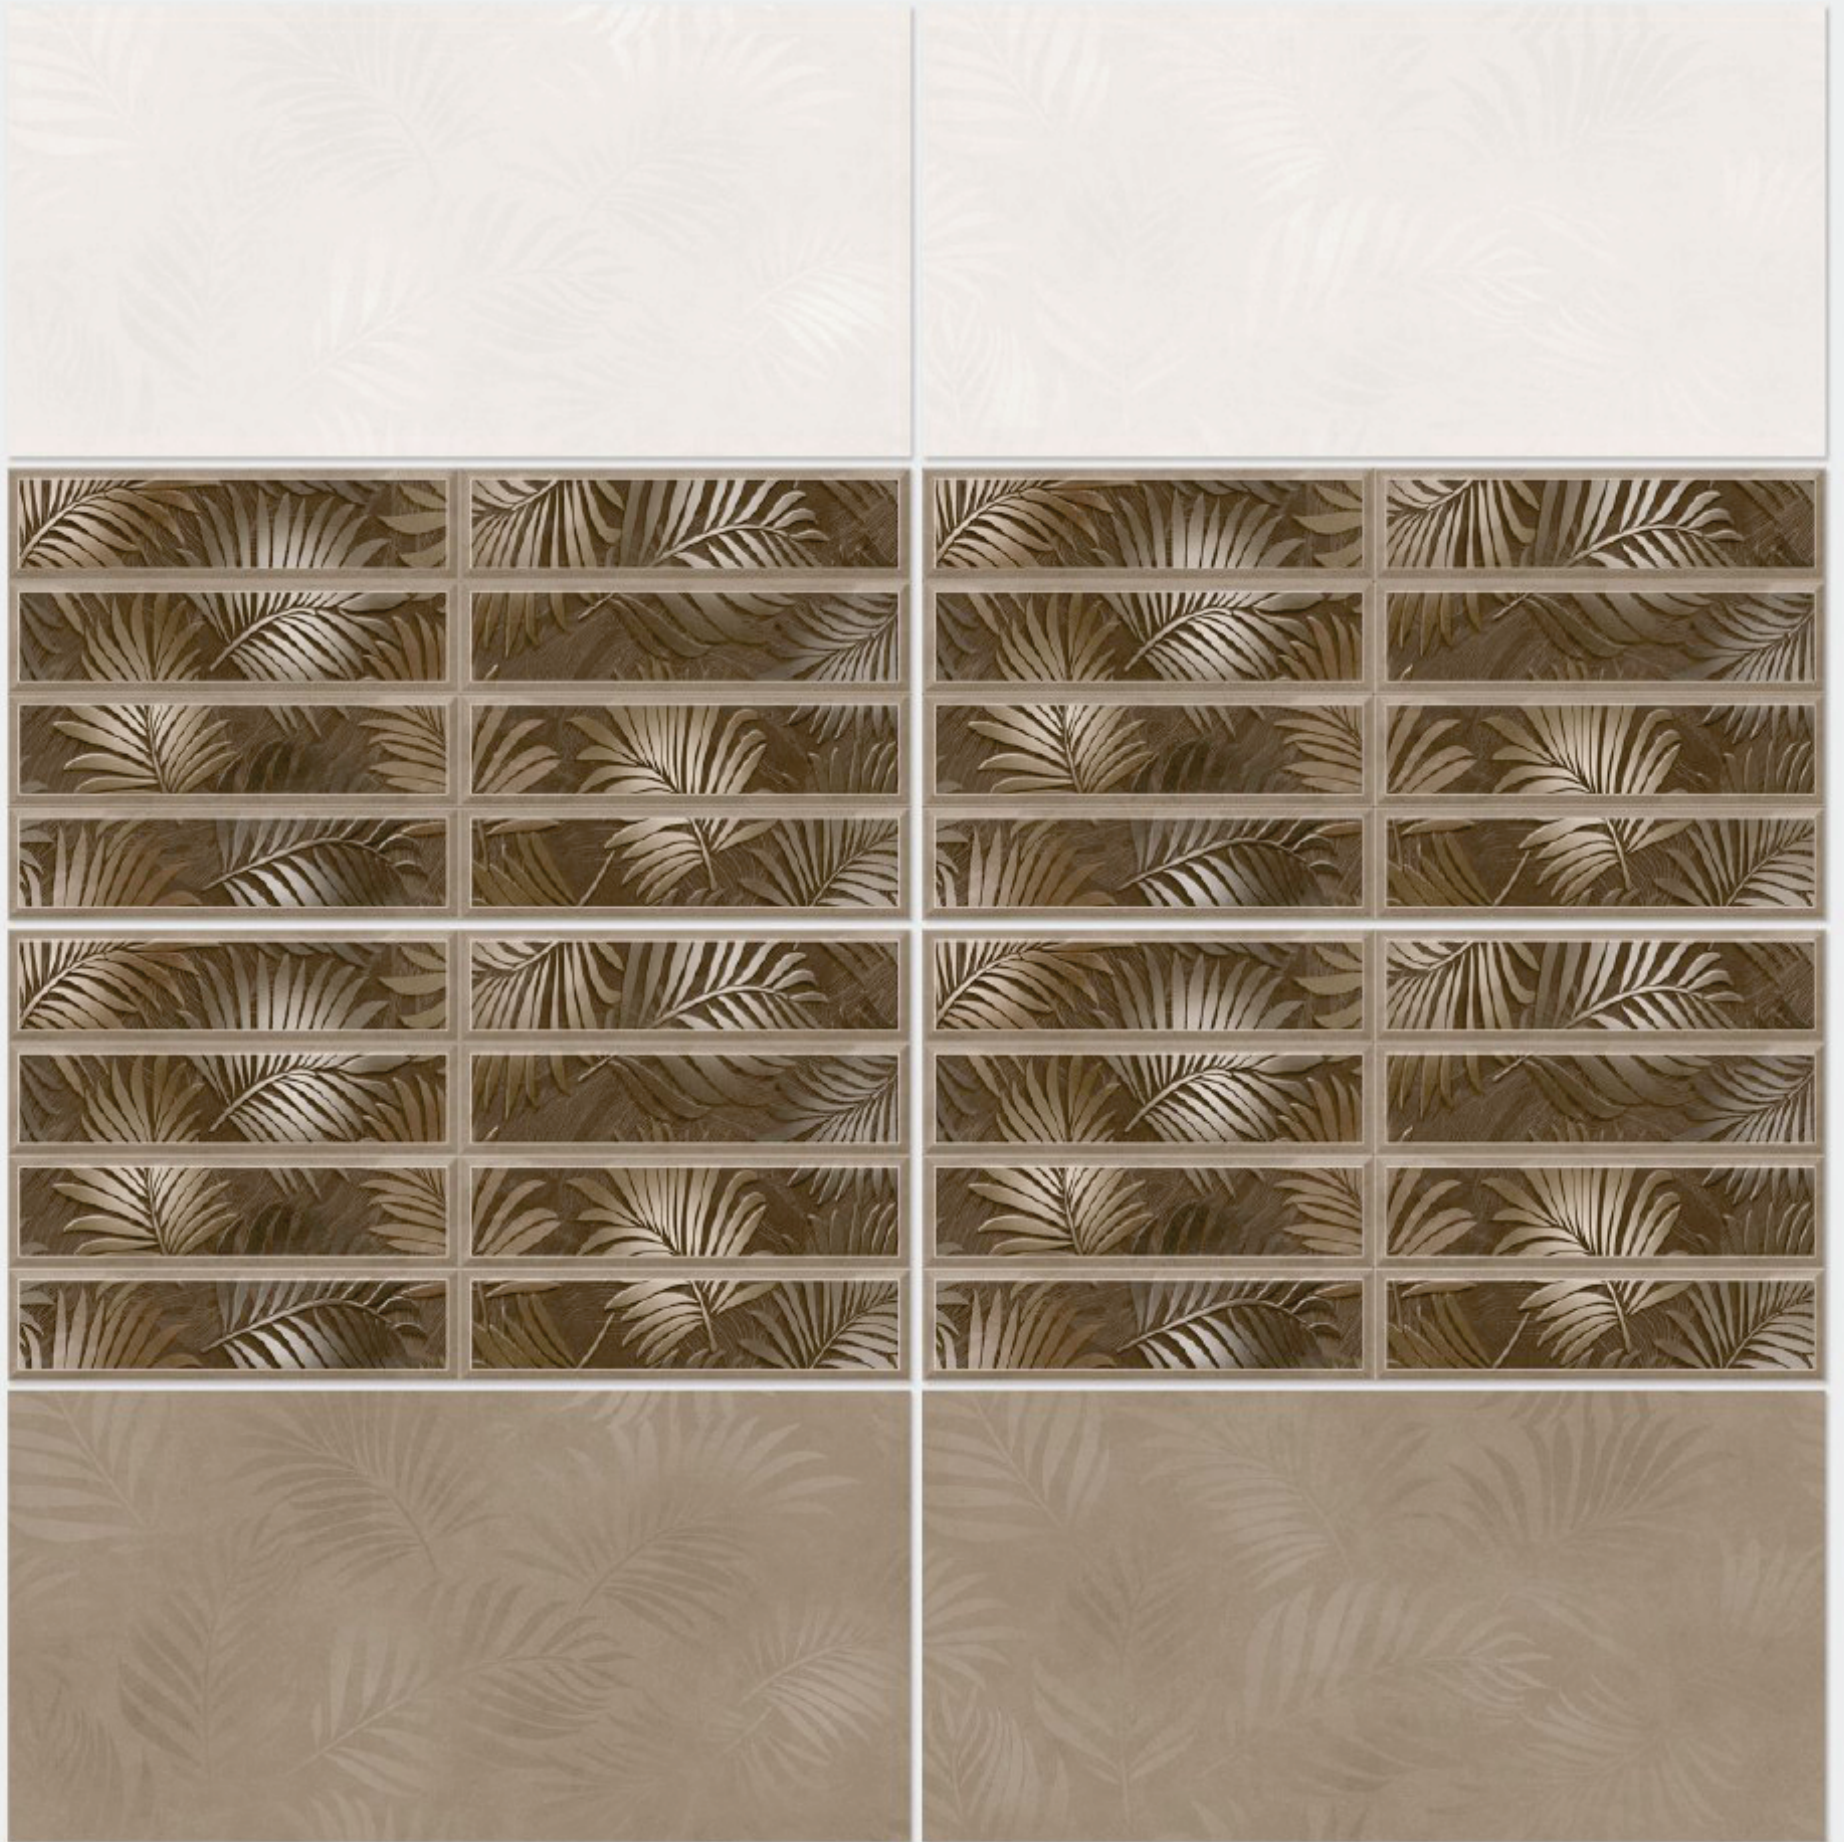

1126 L

1126 HL 1

1126 D

DIGITAL WALL TILES 300x600mm

Tile Shown
1126

resistant to salts | eco sustainable | fire proof | frost proof | random design

Finish: **Glossy**

1127 L