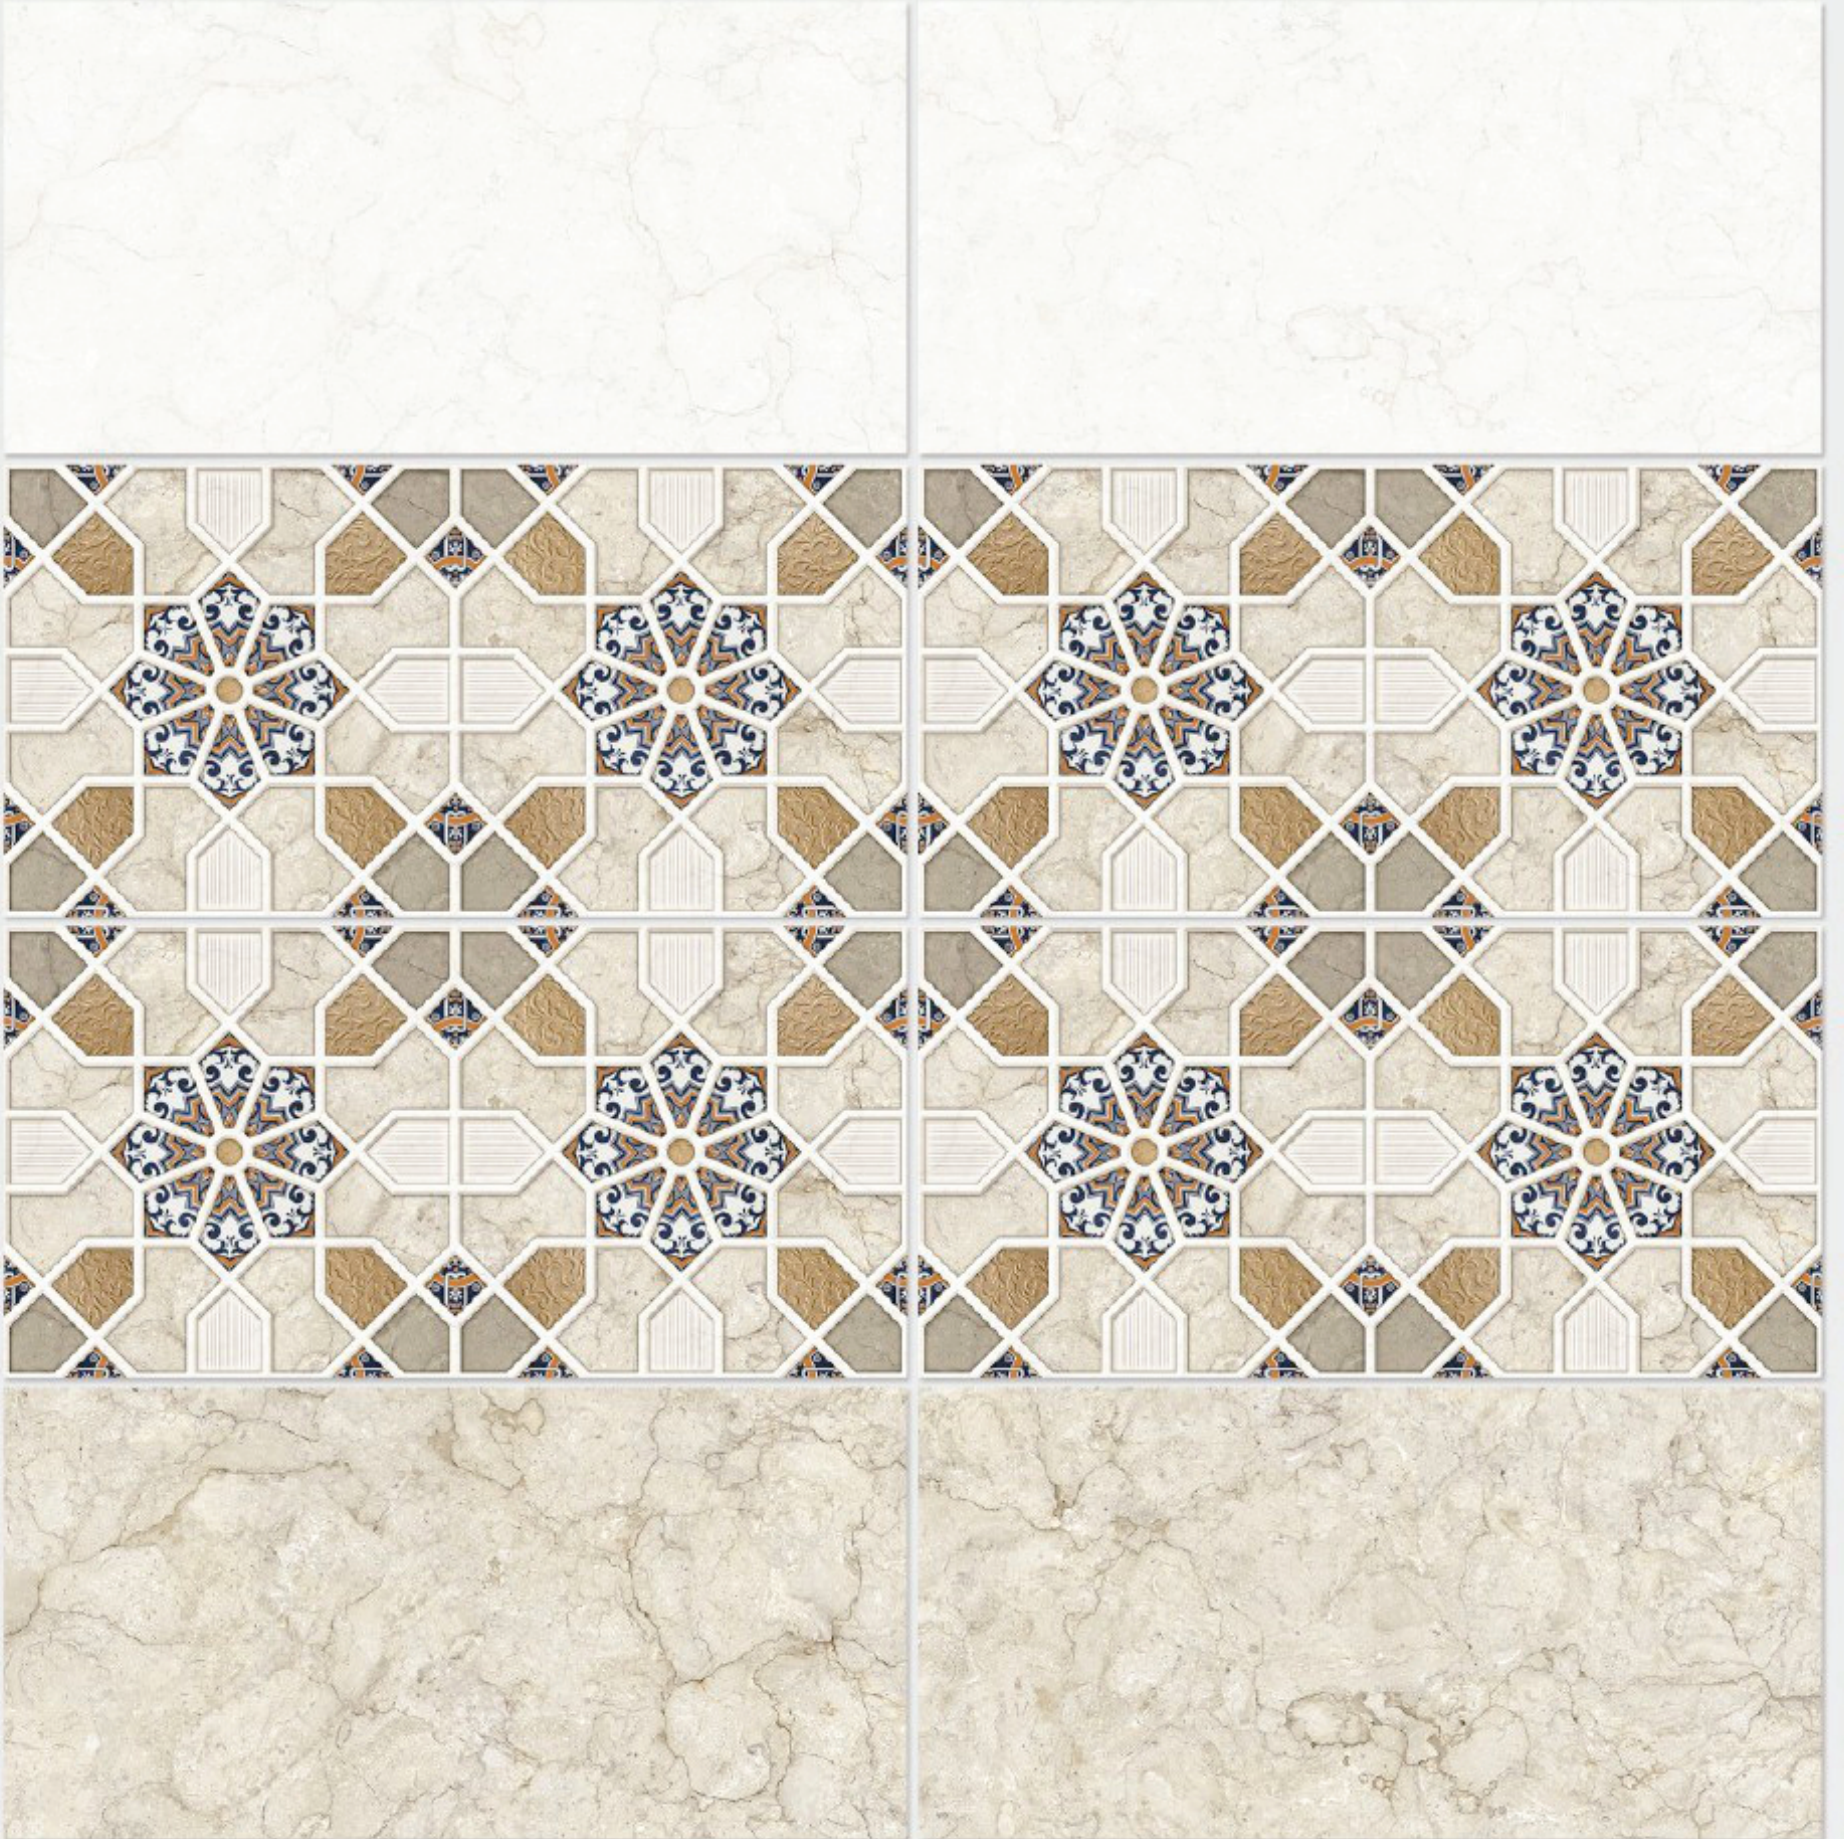

Tile Shown
1138

resistant to salts | eco sustainable | fire proof | frost proof | random design

Finish: **Glossy**

1139 L

1139 HL 1

1139 D

DIGITAL WALL TILES 300x600mm

Tile Shown
1139