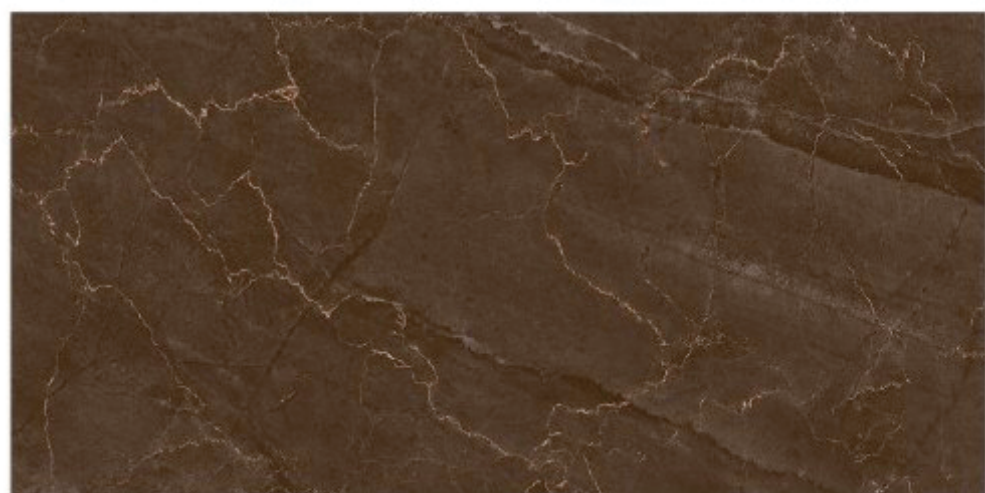

1127 D

DIGITAL 300x
WALL TILES 600mm