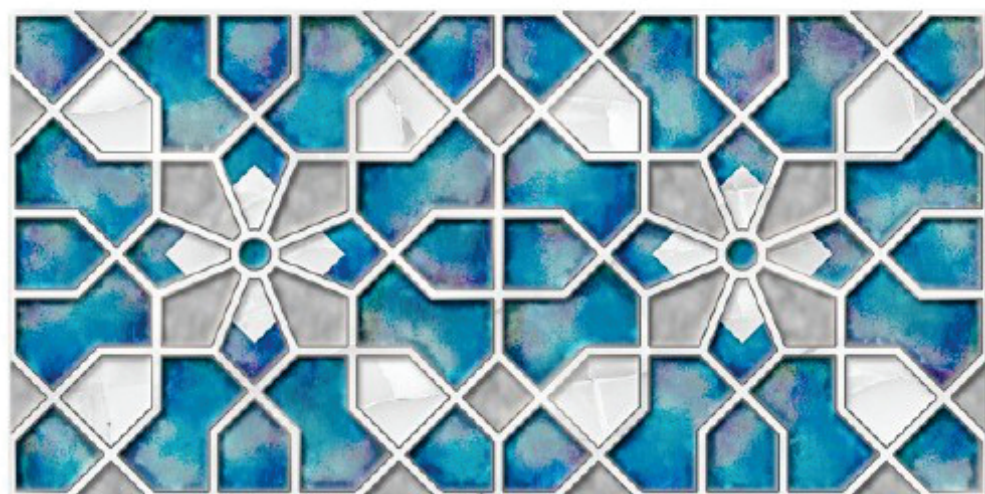

1127 HL 1

1127 D

DIGITAL 300x
WALL TILES 600mm

Tile Shown
1127

resistant to salts | eco sustainable | fire proof | frost proof | random design

Finish: **Glossy**

1128 L

1128 HL 1