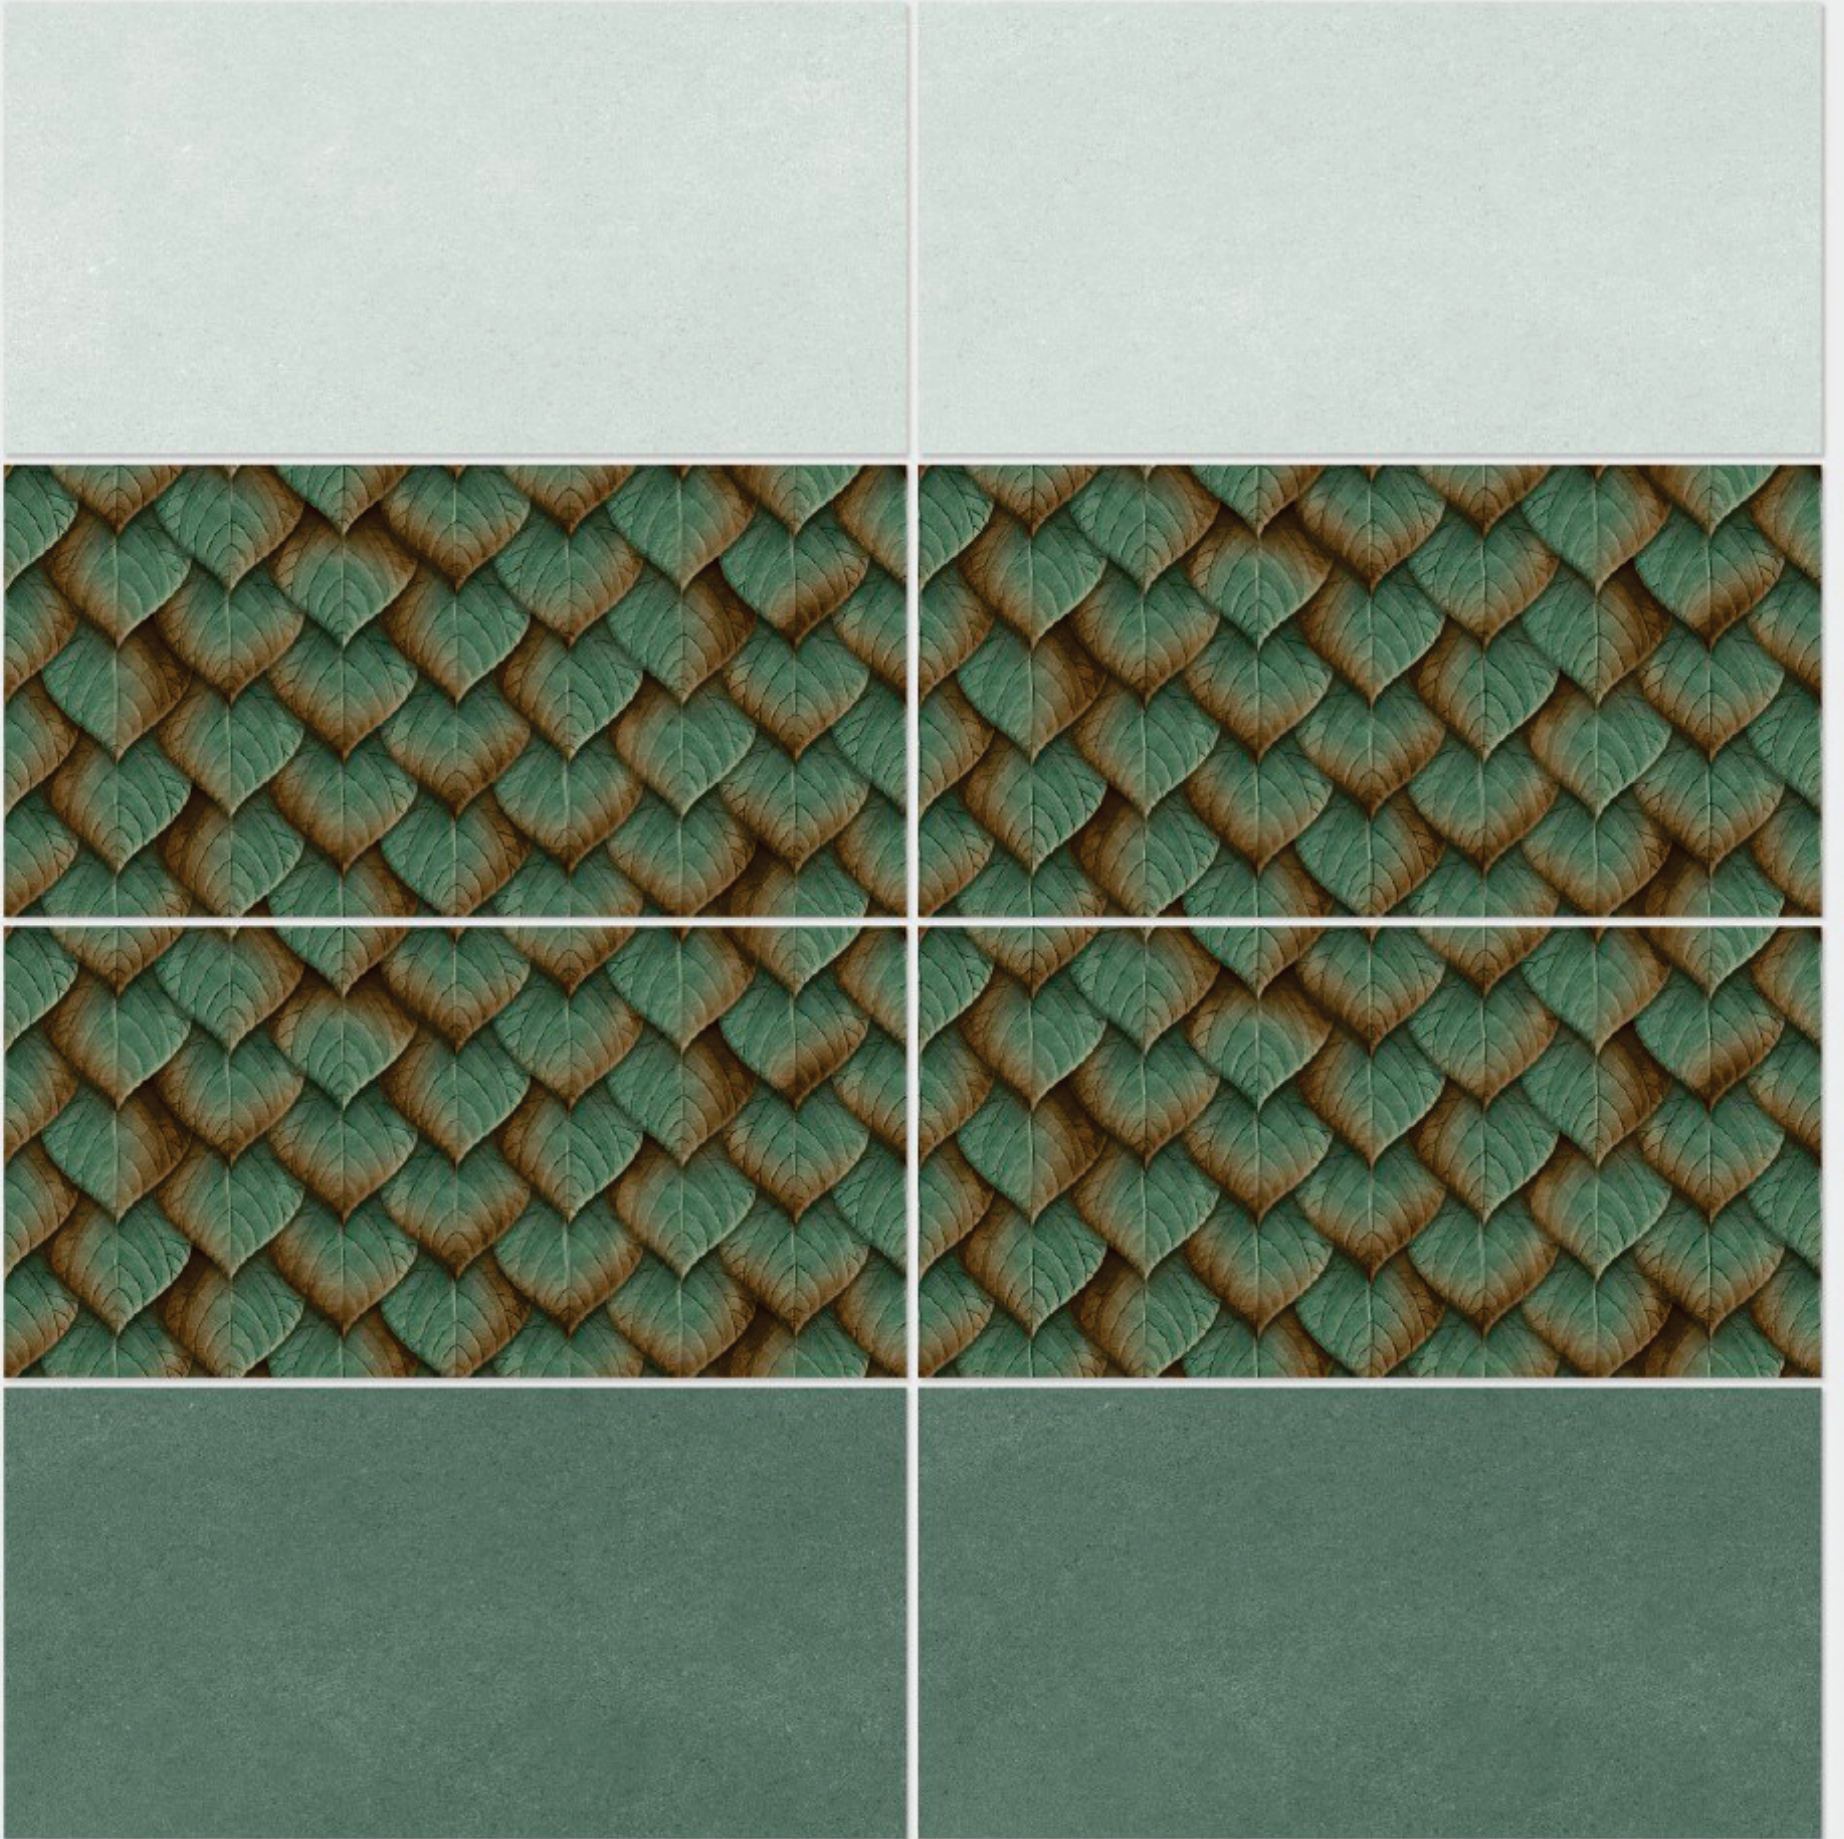

Tile Shown
1137